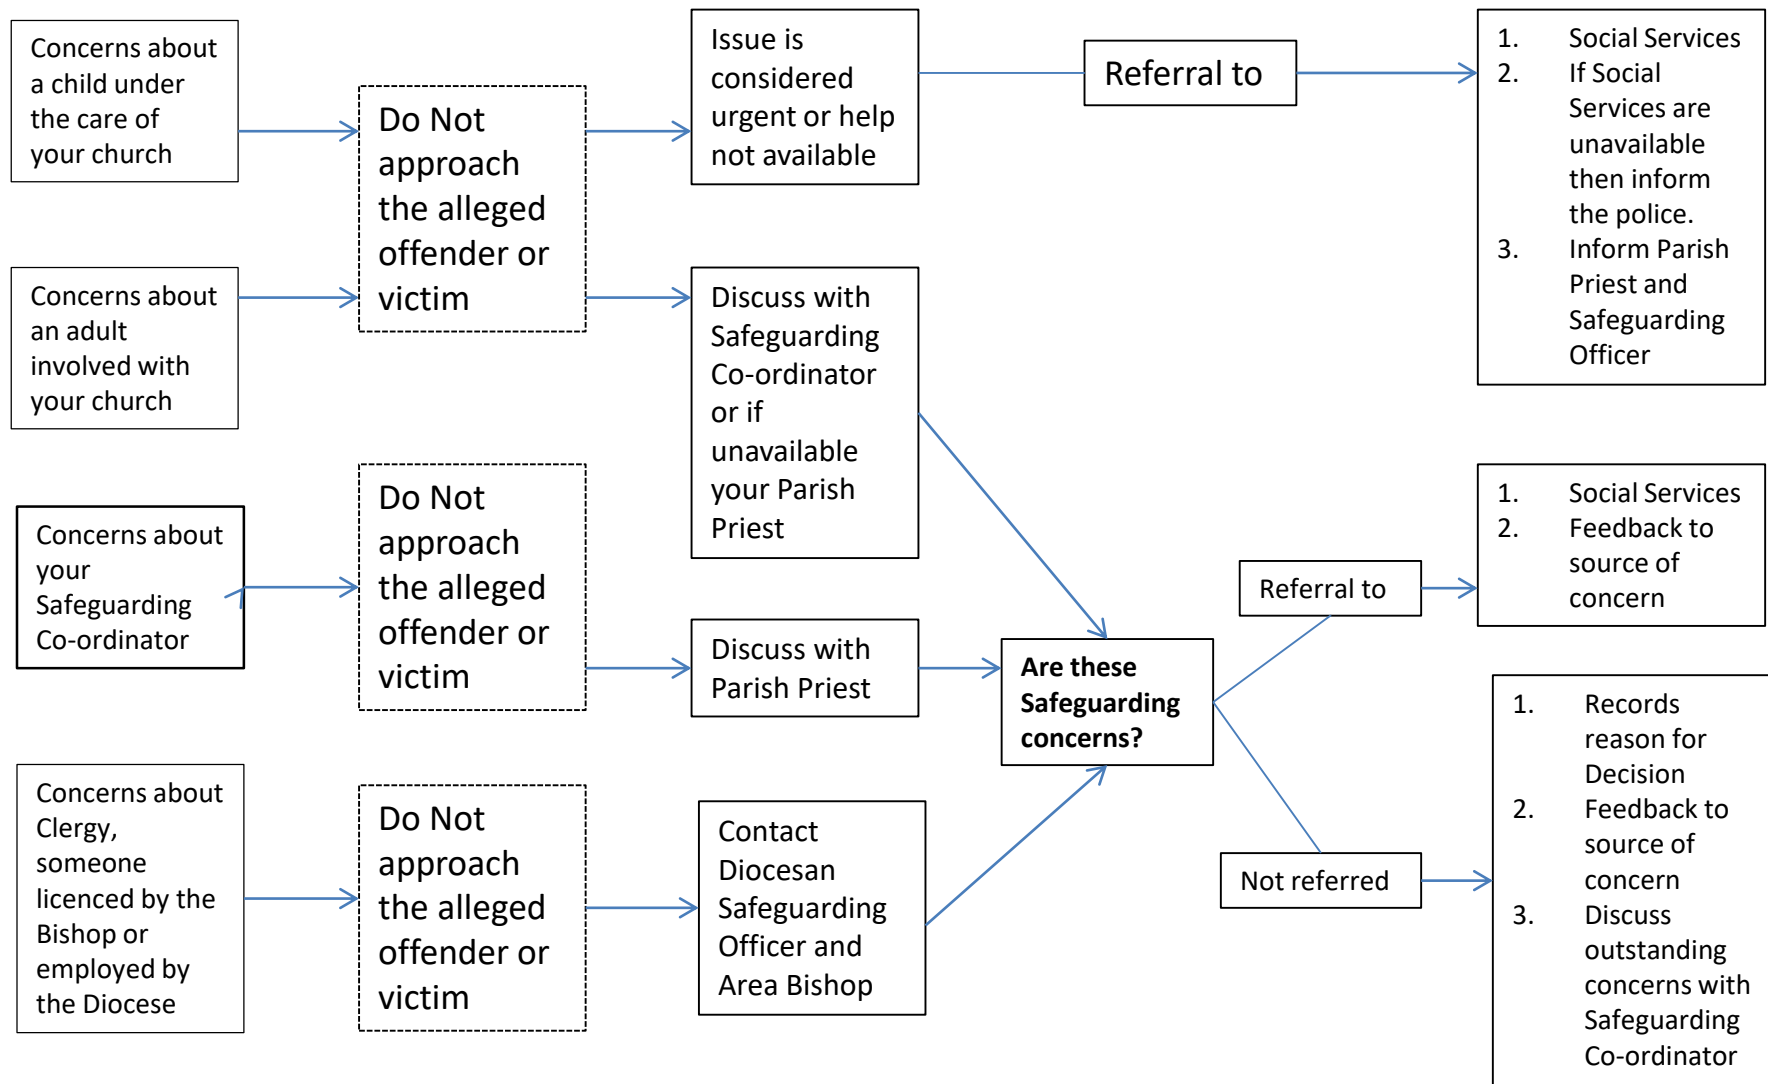

IN THE EVENT OF A SAFEGUARDING ISSUE IN YOUR CHURCH

Safeguarding Co-ordinator..... Parish Priest.....
 Diocesan Safeguarding Team 01543 306030 Out of Hours Support: 0303 003 1111 (option 2)
 Nearest Social Service Office..... Nearest Police Station.....
 Area Bishop...The Rt. Revd.....